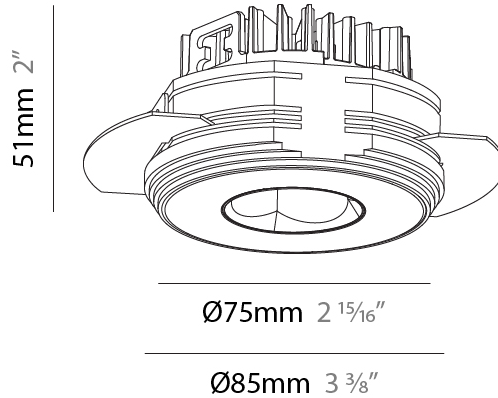

PHYSICAL

Shape: Round
Diameter (mm): 75
Diameter (in): 2 ¹⁵/₁₆
Height (mm): 51
Height (in): 2
Ceiling Thickness (mm): 10 / 12.5 / 15 / 25
Ceiling Thickness (in): 3/8 or 1/2 or 9/16 or 1
Min. Recessing Depth (mm): 60
Min. Recessing Depth (in): 2 ³/₈
Light Distribution: Direct
Diffuser: Lens Pack - Spread Lens / Linear Spread Lens / Honeycomb Louver
Fixture Finish: SSR / BKV / CWI / CRY / HAB / UFT / ITA / RUA / FTG / MYG / LOD / PUS / FRO / FUP / KIA / POP / BLS / SPG / MEY / GOH / GUM / CHC / COM / ABZ / JAG / OBR / MOS / ROR
Fixture Material: Aluminum Die Cast
Cut-out Measurements: 68mm / 2 11/16" Diameter

ELECTRICAL

Lamp Type: LED (Zhaga Standard)
Input Wattage (W): 15
Total Output Wattage (W): 13.6
Dimming: Tri-Mode (Non-Dimming and Phase Dimming (120Vac only) and 0-10V Dimming)
Driver Included: No
Driver Location: Recessed Housing
Driver Type: Constant Current - Universal
Driver Class: Class 2
Input Voltage (V): 120 - 277
Constant Current (MA): 350

LED

Color Temperature (°K): 2700 / 3000 / 3500 / 4000
Max. Delivered Lumen (lm): 1375 / 1462 / 1531 / 1545
Nominal Lumen (lm): 1566 / 1665 / 1743 / 1759
CRI: >90 CRI
Lamp Life (hrs): 50000

OPTICAL

Reflector°: 50
Adjustability: Fixed

RATINGS AND CERTIFICATIONS

Certified By: Certified for North American Standards
IP rating: IP20