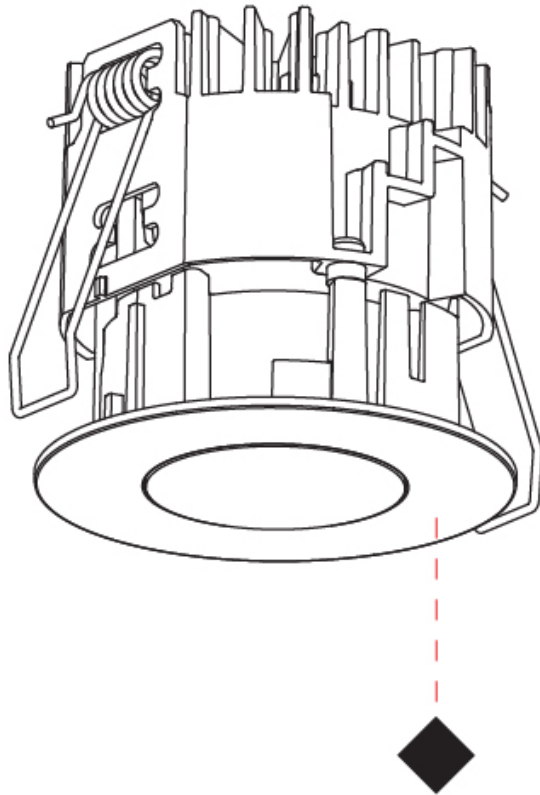

OIKO PRO ROUND FIXED RECESSED

A35870-

PROJECT

TYPE

SPECIFIER

QUANTITY

DATE