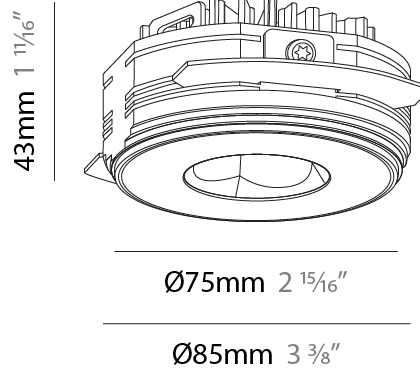

GENERAL

Series: Oiko Pro Round
Subseries: Oiko Pro Round Fixed
Brand: Prolicht
Division: Architectural
Mounting Type: Trimless
Mounting Location: Ceiling
Subcategory: Downlight

PHYSICAL

Shape: Round
Diameter (mm): 75
Diameter (in): 2 15/16
Height (mm): 43
Height (in): 1 11/16
Ceiling Thickness (mm): 10 / 12.5 / 15 / 25
Ceiling Thickness (in): 3/8 or 1/2 or 9/16 or 1
Min. Recessing Depth (mm): 50
Min. Recessing Depth (in): 1 15/16
Light Distribution: Direct
Diffuser: Lens Pack - Spread Lens / Linear Spread Lens / Honeycomb Louver
Fixture Finish: SSR / BKV / CWI / CRY / HAB / UFT / ITA / RUA / FTG / MYG / LOD / PUS / FRO / FUP / KIA / POP / BLS / SPG / MEY / GOH / GUM / CHC / COM / ABZ / JAG / OBR / MOS / ROR
Fixture Material: Aluminum Die Cast
Cut-out Measurements: 86mm / 2 11/16" Diameter

ELECTRICAL

Lamp Type: LED (Zhaga Standard)
Input Wattage (W): 14
Total Output Wattage (W): 12.7
Dimming: Dali Dimming
Driver Included: No
Driver Location: Recessed Housing
Driver Type: Constant Current - Universal (120Vac only for DALI driver)
Driver Class: Class 2
Input Voltage (V): 120 - 277
Constant Current (MA): 700

LED

Color Temperature (°K): 2700-6500 Tunable White
Max. Delivered Lumen (lm): 1381
Nominal Lumen (lm): 1460
CRI: >90 CRI
Lamp Life (hrs): 50000
Special LEDs offerings: Tunable White

OPTICAL

Reflector°: 62
Adjustability: Fixed

RATINGS AND CERTIFICATIONS

Certified By: Certified for North American Standards
IP rating: IP20